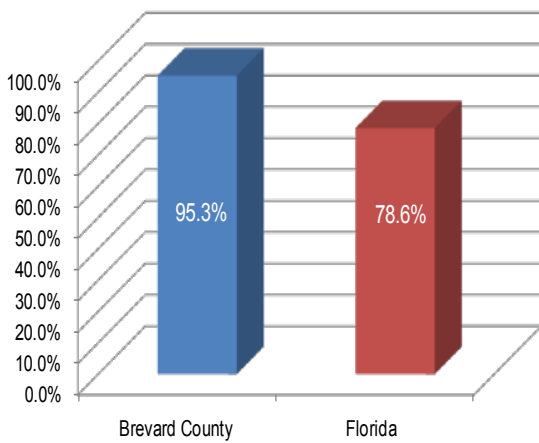

High School

Graduation Rate

(2008-09)

High School

Dropout Rate

(2008-09)

73,049

Brevard Enrollment
(Pre-K - 12)