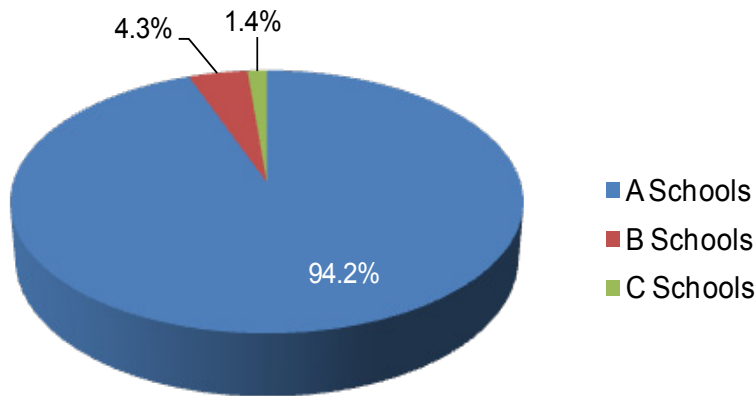

2010 Brevard School Grades (non-charter)*

Based on FCAT Scores and Annual Learning Gain

Source: Brevard Public Schools

Number of Brevard Public Schools*

Elementary	57
Middle	12
Combination/High School	16
Charters	9
Total	94

Source: Brevard Public Schools

Post-Secondary Education in Brevard County

Barry University
Brevard Community College
Embry-Riddle Aeronautical University
Everest University
Florida Institute of Technology
Keiser University
University of Central Florida
Webster University

*As of August 2010

Source: Brevard County, Enterprise Florida