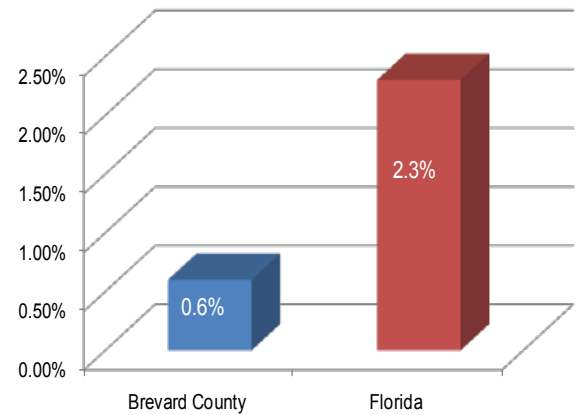

High School

Graduation Rate

(2008-09)

High School

Dropout Rate

(2008-09)

73,049

Brevard Enrollment
(Pre-K - 12)