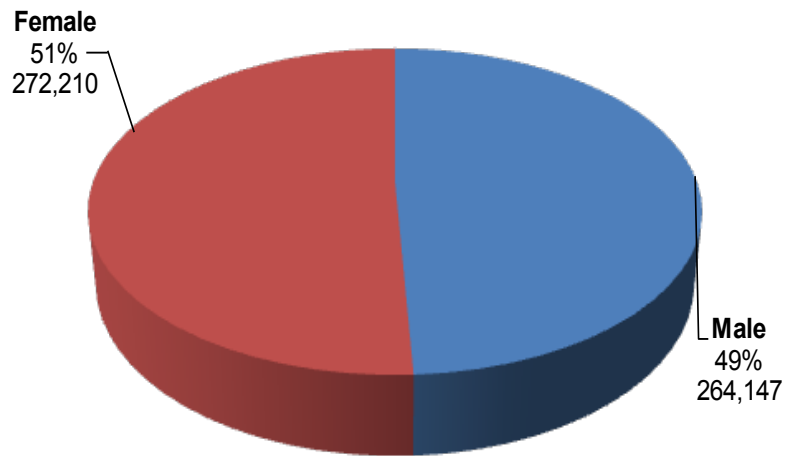

Melbourne MSA

Total Population

536,357

Population by Sex

Population by Age

	Number	% of Total
Under 5 years	28,033	5.2%
5 to 9 years	27,002	5.0%
10 to 14 years	31,032	5.8%
15 to 19 years	33,740	6.3%
20 to 24 years	30,018	5.6%
25 to 34 years	55,994	10.4%
35 to 44 years	63,666	11.9%
45 to 54 years	86,539	16.1%
55 to 59 years	37,500	7.0%
60 to 64 years	31,180	5.8%
65 to 74 years	54,043	10.1%
75 to 84 years	42,807	8.0%
85 years and over	14,803	2.8%

44.8

Median Age

Population by Race

Population by Hispanic vs. Non-Hispanic

	Number	% of Total
Hispanic or Latino (of any race)	39,394	7.3%
Mexican	7,496	1.4%
Puerto Rican	15,485	2.9%
Cuban	2,948	0.5%
Other Hispanic or Latino	13,465	2.5%
Not Hispanic or Latino	496,963	92.7%