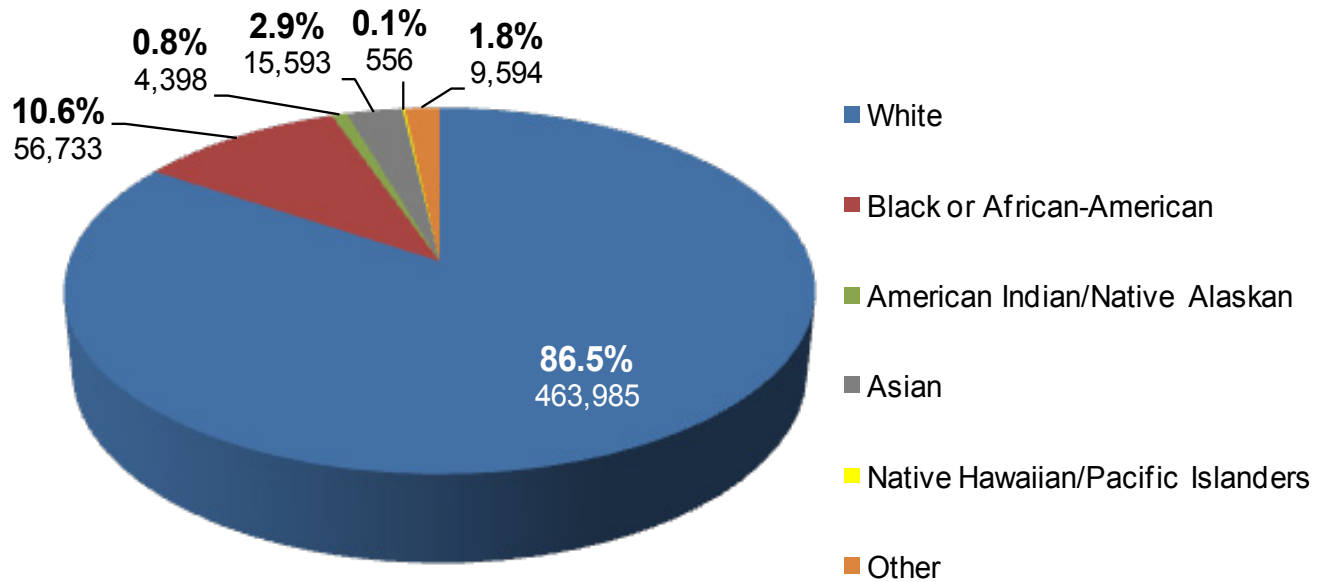

Melbourne MSA

Total Population

536,357

Population by Sex

Population by Age

	Number	% of Total
Under 5 years	28,033	5.2%
5 to 9 years	27,002	5.0%
10 to 14 years	31,032	5.8%
15 to 19 years	33,740	6.3%
20 to 24 years	30,018	5.6%
25 to 34 years	55,994	10.4%
35 to 44 years	63,666	11.9%
45 to 54 years	86,539	16.1%
55 to 59 years	37,500	7.0%
60 to 64 years	31,180	5.8%
65 to 74 years	54,043	10.1%
75 to 84 years	42,807	8.0%
85 years and over	14,803	2.8%

44.8

Median Age

Population by Race

Population by Hispanic vs. Non-Hispanic

	Number	% of Total
Hispanic or Latino (of any race)	39,394	7.3%
Mexican	7,496	1.4%
Puerto Rican	15,485	2.9%
Cuban	2,948	0.5%
Other Hispanic or Latino	13,465	2.5%
Not Hispanic or Latino	496,963	92.7%